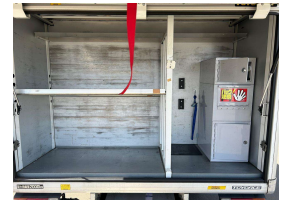

2012 Toyota Toyoace