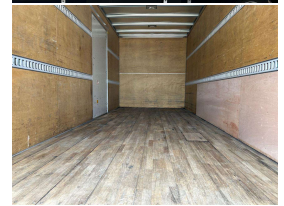

2014 Isuzu Forward Box Body

VEHICLE INFORMATION

Cash Price

Includes GST,
Registration &
Licensing

\$62,664

Finance may be available on this vehicle. Ask one of our friendly staff for more information.

Gain peace of mind with Mechanical Breakdown Insurance. Ask us how.