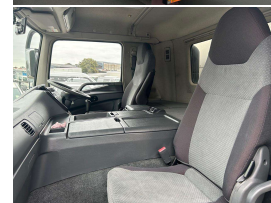

2009 Mitsubishi FUSO SUPER GREAT