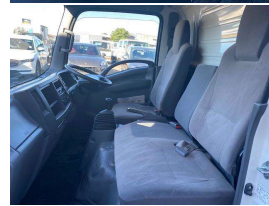

2013 Isuzu Elf Box Taillift

VEHICLE INFORMATION

Cash Price

Includes GST,
Registration &
Licensing

\$49,439

Finance may be
available on this
vehicle.
Ask one of our
friendly staff for
more information.

Gain peace of mind
with Mechanical
Breakdown Insurance.
Ask us how.

Body
Truck - Box Body

Odometer
121,000 km

Engine
3000 cc

Fuel Type
Diesel

Transmission
6 Speed Manual

Wheels
-

VIN
-

Reg No.

-

Ext Colour
White

History

-

Seats

-

Interior

-