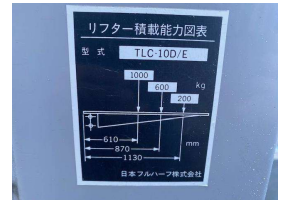

2013 Isuzu Elf Box Taillift

VEHICLE INFORMATION

Cash Price

Includes GST,
Registration &
Licensing

\$49,439

Finance may be
available on this
vehicle.
Ask one of our
friendly staff for
more information.

Gain peace of mind
with Mechanical
Breakdown Insurance.
Ask us how.

Body
Truck - Box Body

Odometer
121,000 km

Engine
3000 cc

Fuel Type
Diesel

Transmission
6 Speed Manual

Wheels
-

VIN
-

Reg No.

DRIVERS AIRBAG AND ABS

TAILLIFT - 1000kg - dimensions 1800 x 1470

INNER BOX DIMENSIONS 4560 X 1800 X 1800H 14.7m3

WEIGHTS - TARE 3470KG - GVM 5635KG - PAYLOAD 2165KG

GMCW 7500KG

BRAKED TOW RATING 3000KG - UNBRAKED 900KG