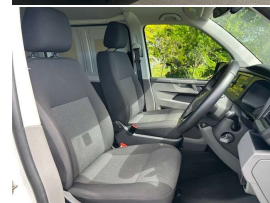

2024 Volkswagen Transporter T6.1 LWB DSG