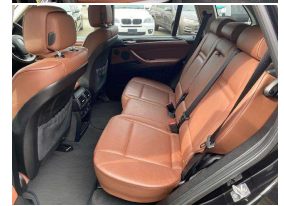

2012 BMW X5 X DRIVE 35D

VEHICLE INFORMATION

Cash Price

Includes GST,
Registration &
Licensing

\$25,490

Finance may be available on this vehicle.
Ask one of our friendly staff for more information.

Gain peace of mind with Mechanical Breakdown Insurance. Ask us how.

STOCK NO 24120

3.0 DIESEL TURBO
8 SPEED TIPTRONIC/ AUTOMATIC
LEATHER INTERIOR
7 SEATER
FRONT AND SIDE CURTAIN AIRBAGS
PARKING SENSORS AND 270 DEGREE CAMERA
CRUISE CONTROL;
AWD (ALL WHEEL DRIVE)
HEATED AND POWERED SEATS
SUNROOF
FULLY OPTIONED