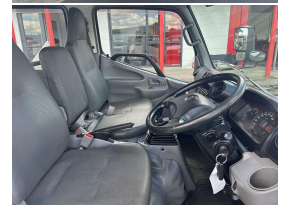

2013 Toyota Dyna Dbl Cab 4x4

VEHICLE INFORMATION

Cash Price

Includes GST,
Registration &
Licensing

\$45,989

Finance may be available on this vehicle. Ask one of our friendly staff for more information.

Gain peace of mind with Mechanical Breakdown Insurance. Ask us how.