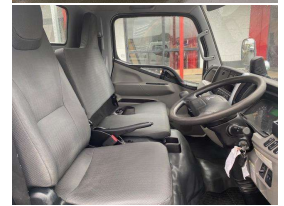

# 2018 Mitsubishi Canter 3165Kg Car License