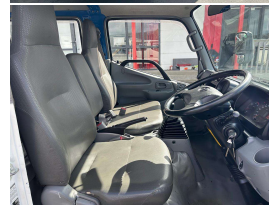

2013 Toyota Dyna