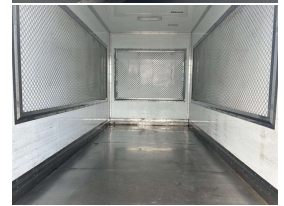

2007 Hino Dutro