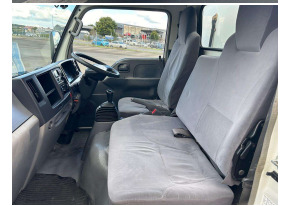

2007 Isuzu Elf Freezer

VEHICLE INFORMATION

Cash Price

Includes GST,
Registration &
Licensing

\$20,689

Finance may be available on this vehicle. Ask one of our friendly staff for more information.

Gain peace of mind with Mechanical Breakdown Insurance. Ask us how.